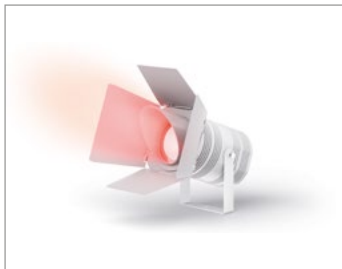

PROLED
SPOT LIGHT BXS50

100 - 240 VAC	50 W	UCS7604	RGBW	
IP66	IK07	L70/B10	50.000 H	-20°-60°

CODE	COLOR	LM	LM/W	EEK	€
LPLCBXS50		1700 lm	34 lm/W		€1.118,00

PRODUCT CONFIGURATOR

	PREFIX	MODEL	COLOUR	WHITE	PROTOCOL	ANGLE	VOLTAGE	SNOOT	HOUSING	MOUNT
EXAMPLE	BXS	50	RGBW	24K	S	5	AC	SL	B	B
			RGBW	24K - 2400K	S - SPI	5 - 5°	AC - 100-240VAC	SL - Spread Lens	B - Black	B - Bracket
			RGBA	27K - 2700K	D - DMX	10 - 10°		F - Full Snoot	G - Grey	S - Spike
			RGB	30K - 3000K	DA - Dali	25 - 25°		HC - Honeycomb	R - Red	
			DW	35K - 3500K	X - X-Stream	40 - 40°		H - Half Snoot	C - Custom RAL	
			W	40K - 4000K		60 - 60°		B - Barndoor		
				50K - 5000K		1.6 - 10° x 60°		N - None		
				60K - 6000K		3.6 - 30° x 60°