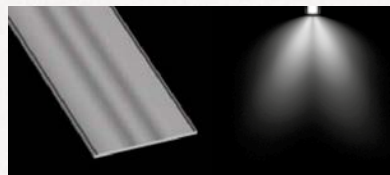

Beam narrow

Duo narrow

Duo wide

Geschikt voor:  
Convient pour:

- M-line low
- M-line standard + sliding base
- M-line standard 24 + sliding base
- M-line rec 12 st
- M-line corner
- M-line drywall linear
- M-line h (lower side)
- M-line h (higher side + sliding base)