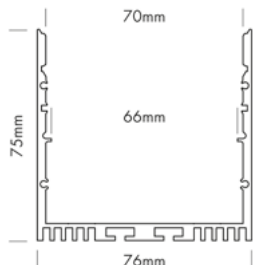

- → Grote voedingen inbouwbaar
- → Meerdere Flex Strip-lijnen inbouwbaar
- → Ophangbaar met bijbehorende kabelophangingen
- → Met verbindingstukken zijn lange lichtlijnen mogelijk
- → Intégration de grands blocs d'alimentation et de plusieurs lignes Flex Strip
- → Suspension possible avec câbles adaptés
- → Connecteurs permettant de créer de longues lignes lumineuses continues

PROLED

ALUMINIUM PROFILE XL-LINE STANDARD

XL-Line-profiel is bij uitstek geschikt als oplossing voor krachtige lampen met geïntegreerde voeding. Ook mogelijk als hangende lamp.

Le profilé XL-Line est un produit phare de notre entreprise. Il est prédestiné à servir de solution pour les luminaires puissants avec bloc d'alimentation intégré. Cette table est également proposée en version suspendue, offrant une polyvalence optimale pour s'adapter à différents besoins d'aménagement.

PROFIEL / PROFIL

CODE	COLOR	LENGTH	€
L69X00S	S	2 m	€124,00
L69X00SX	S	3 m	€185,50
L69X00SB	B	2 m	€148,50
L69X00SBX	B	3 m	€222,50
L69X00SW	W	2 m	€148,50
L69X00SWX	W	3 m	€222,50
L69X000		3 m	€54,00

EINDKAP / EMBOUT

CODE	TYPE	COLOR	€
L69XS3ES	Flat	S	€8,50
L69XS3ESB	Flat	B	€10,00
L69XS3ESW	Flat	W	€10,00

SLIDING BASE

CODE	COLOR	LENGTH	€
L69XSBS	S	2 m	€46,00
L69XS BX	S	2 m	€46,00

MOUNTING ACCESSORIES

CODE	BESCHRIJVING	DESCRIPTION	€
L69X000	Ophanging XL+L	Cable suspension XL+L	€54,00

CONNECTOR 24

CODE	BESCHRIJVING	DESCRIPTION	€
L690007	Connector 24 Linear	Connector 24 Linear	€6,00
L690008	Connector 24 90°	Connector 24 90°	€6,00
L690012	Connector vertical 90°	Connector vertical 90°	€7,50