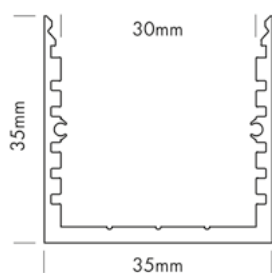

- → Meerdere Flex Strip-lijnen kunnen worden ingebouwd
- → Verschillende Flex Strips kunnen worden gecombineerd
- → Met Sliding Base is inbouw van een voeding mogelijk
- → Possibilité d'installer plusieurs lignes Flex Strip
- → Différents Flex Strip peuvent être combinés
- → La base coulissante permet d'installer un bloc d'alimentation

PROLED

ALUMINIUM PROFILE SQ-LINE STANDARD

Het SQ-Line STANDARD-profiel is geschikt voor het gebruik van LED-verlichting in oude gebouwen. In combinatie met een Sliding Base kan een voeding worden ondergebracht.

Le profilé SQ-Line STANDARD est conçu pour l'installation de luminaires LED dans les bâtiments anciens, offrant une solution adaptée aux besoins spécifiques de nos clients. En association avec une base coulissante, il permet d'accueillir un bloc d'alimentation.

PROFIEL / PROFIL

CODE	COLOR	LENGTH	€
L69Q00S	S	2 m	€38,50
L69Q00SX	S	3 m	€58,00
L69Q00SB	B	2 m	€46,50
L69Q00SBX	B	3 m	€69,50
L69Q00SW	W	2 m	€46,50
L69Q00SWX	W	3 m	€69,50

EINDKAP / EMBOUT

CODE	TYPE	COLOR	€
L69QS3SE	Flat	S	€5,00
L69QS3SEB	Flat	B	€6,00
L69QS3SEW	Flat	W	€6,00

SLIDING BASE

CODE	COLOR	LENGTH	€
L69QSBB	S	2 m	€11,00
L69QSBBW	W	2 m	€13,00