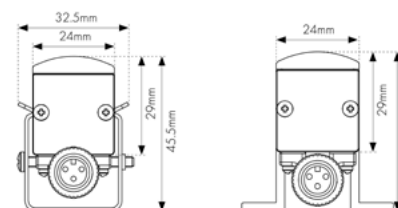

PRODUCT CONFIGURATOR

	PREFIX	MODEL	LENGTH	COLOUR	WHITE	PROTOCOL	VOLTAGE	HOUSING	MOUNT
EXAMPLE	LXD	1	300	RGBW	24K	S	24	A	F
		1 - 1 pixels 8 - 8 pixels 16 - 16 pixels	300 - 300mm 500 - 500mm 1000 - 1000mm	RGBW RGBA RGB DW W	24K - 2400K 27K - 2700K 30K - 3000K 35K - 3500K 40K - 4000K 50K - 5000K 60K - 6000K	S - SPI D - DMX X - X-Stream	24 - 24VDC 48 - 48VDC	A - Aluminium C - Custom RAL	F - Foot C - Clip HB - Hook-on Bracket