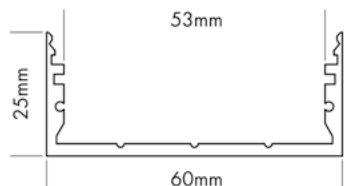

- → Bijzonder geringe bouwhoogte
- → Discrete integratie in meubilair en architectuur
- → Gelijkmatische lichtverdeling met verschillende afdekkingsopties
- → *Hauteur particulièrement réduite*
- → *Intégration discrète dans le mobilier et l'architecture*
- → *Répartition homogène de la lumière avec différentes options de cache*