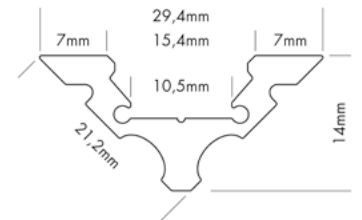

PROFIEL / PROFIL

CODE	COLOR	LENGTH	€
L693000	S	2 m	€22,00
L693000X	S	3 m	€32,50
L693000W	W	2 m	€26,00
L693000WX	W	3 m	€39,00

EINDKAP / EMBOUT

CODE	TYPE	COLOR	€
L693S3E	Flat	S	€4,50
L693S3EW	Flat	W	€5,50

COVERS / COUVERCLES: PG 125

- → Hoeken van muren
- → Hoeken van plafonds
- → Coins muraux
- → Coins de plafond