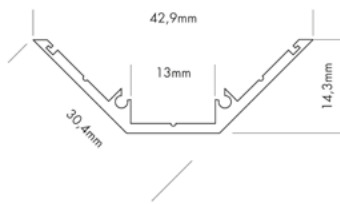

- → Speciaal ontwikkeld voor strakke 90°-hoekoplossingen
- → Compatibel met verschillende soorten afdekkingen
- → Hoogwaardig aluminium voor duurzame toepassingen
- → Combinatie van meerdere Flex Strips mogelijk
- → Spécialement conçu pour des solutions d'angle à 90° nettes
- → Compatible avec différentes formes de caches
- → Aluminium de haute qualité pour des applications durables
- → Possibilité de combiner plusieurs Flex Strips

PROLED

ALUMINIUM PROFILE C-LINE CORNER

De C-LINE CORNER-profielen maken een nauwkeurige en elegante hoekmontage van ledstrips en afdekkingen mogelijk. Ze zorgen voor een zuivere lichtgeleiding en een hoogwaardige, architectonische uitstraling.

Les profilés CLINE CORNER offrent une solution de montage précise et esthétique pour les bandes LED et les caches dans les angles. Ils offrent une solution de guidage de la lumière qui allie précision et performance, tout en conférant à l'espace une esthétique de haut niveau.

PROFIEL / PROFIL

CODE	COLOR	LENGTH	€
L69L000	S	2 m	€22,00
L69L000X	S	3 m	€32,50

EINDKAP / EMBOUT

CODE	TYPE	COLOR	€
L69L01E	Triangle	S	€4,50
L69L01EB	Triangle	B	€5,50
L69L01EW	Triangle	W	€5,50
L69L03E	Oval	S	€4,50
L69L03EB	Oval	B	€5,50
L69L03EW	Oval	W	€5,50