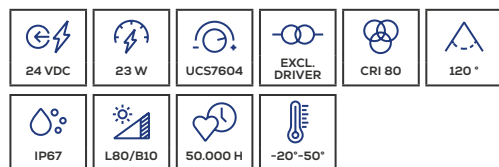

PROLED

PIXEL PUX 9

WITTE LED-STRIPS / BANDES LED LUMIÈRE BLANCHE

CODE	CCT	COLOR	LM	LM/W	EEK	€
LPLCPUX910806	3000K	W	120 lm	5 lm/W	G	€420,00
LPLCPUX910808	4000K	W	120 lm	5 lm/W	G	€420,00
LPLCPUX910804	6000K	W	120 lm	5 lm/W	G	€420,00

RGBW LED-STRIPS / BANDES LED RGBW

CODE	CCT	LM	LM/W	LM/CHANNEL	€
LPLCPUX910D04	6000K	90 lm	3 lm/W	■ 10 lm ■ 35 lm ■ 10 lm ■ 35 lm (CW)	€420,00

PRODUCT CONFIGURATOR

PREFIX	MODEL	COLOUR	PROTOCOL	QTY	PITCH	VOLTAGE	LENSES	HOUSING	MOUNT
PUX	9	RGBW	S	1	70	24	03	W	BA
EXAMPLE		RGBW	S - SPI	1	70 - 70mm	24 - 24VDC	03 - 3mm	W - White	BA - 3M Back
		RGBWA	D - DMX	2	80 - 80mm		05 - 5mm	C - Custom RAL	FA - 3M Face
		RGBWV	P - PWM	3	90 - 90mm		10 - 10mm		C - Clip
		RGB	X - X-Stream	...	...		BL - Black		N - Nute
		W		50	350 - 350mm		CL - Clear		P - Panel
							CR - Crystal		
							CU - Custom		
							DM - Dome		
							FR - Frosted		
							LN - Lens		
							TD - Tall Dome		
							TF - Tall Flat		
							VB - Vinyl Black		
							VG - Vinyl Grey		
							VR (###) - Vinyl RAL		
							VW - Vinyl White		

PROLED