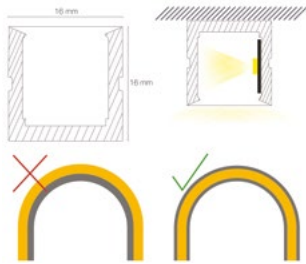

SHARK TOP VIEW SIDE (OPAL/FLEXIBLE)

LED STRIP WIT / LED STRIP BLANCHE

CODE	CCT	LENGTH	POWER	LM	LM/W	€
114004OSSM	2400K	/cm (max. 10 m)	4.8 W/m	287 lm/m	60 lm/W	€1.50
114000OSSM	3000K	/cm (max. 10 m)	4.8 W/m	410 lm/m	85 lm/W	€1.50
114010OSSM	3000K	/cm (max. 10 m)	9.6 W/m	819 lm/m	85 lm/W	€1.50
114020OSSM	3000K	/cm (max. 10 m)	14.4 W/m	1204 lm/m	84 lm/W	€2,00
114030OSSM	3000K	/cm (max. 10 m)	19.2 W/m	1568 lm/m	82 lm/W	€2,00
114001OSSM	3800K	/cm (max. 10 m)	4.8 W/m	405 lm/m	84 lm/W	€1.50
114011OSSM	3800K	/cm (max. 10 m)	9.6 W/m	811 lm/m	84 lm/W	€1.50
114021OSSM	3800K	/cm (max. 10 m)	14.4 W/m	1070 lm/m	74 lm/W	€2,00
114031OSSM	3800K	/cm (max. 10 m)	19.2 W/m	1663 lm/m	87 lm/W	€2,00

RGB LED-STRIP / LED STRIP RGB

CODE	LENGTH	POWER	LM	LM/W	LM/CHANNEL	€
114029OSSM	/cm (max. 10 m)	14.5 W/m	343 lm/m	24 lm/W	■ 82 lm/m ■ 206 lm/m ■ 55 lm/m	€2,00

EUROPOLE

SHARK MOUNTING COMPONENTS

CODE	BESCHRIJVING	DESCRIPTION	€
42558	Montageclips, set van 10	Clips de montage, set de 10 pièces	€27,50
8919	Flexibel montageprofiel, zilver	Profilé de montage flexible, argenté	€30,00
8919B	Flexibel montageprofiel, wit	Profil de montage flexible, blanc	€35,00
8919N	Flexibel montageprofiel, zwart	Profilé de montage flexible, noir	€35,00
89666	Zwenkbare houder	Support pivotant	€6,50
89955	Zwembadprofiel liner	Liners profilés pour piscines	€46,00
89956	Profiel zwembad	Profil de la piscine	€46,00