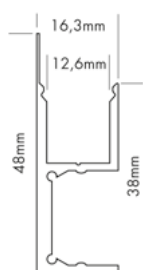

PROLED

ALUMINIUM PROFILE S-LINE WALL SQUARE

Profielen uit de S-Line WALL SQUARE serie zijn geschikt voor wandmontage in de plint of aan het plafond om indirecte verlichting te verschaffen.

Les profilés de la série S-Line WALL SQUARE conviennent pour une pose murale en plinthe ou au plafond afin de permettre un éclairage indirect.

PROFIEL / PROFIL

CODE	COLOR	LENGTH	€
L696100	S	2 m	€31,50
L696100X	S	3 m	€47,00
L696100W	W	2 m	€37,50
L696100WX	W	3 m	€56,50
L690004	S	2 m	€11,00

EINDKAP / EMBOUT

CODE	TYPE	COLOR	€
L696100E	Flat	S	€6,00
L696100EW	Flat	W	€7,50

MOUNTING ACCESSORIES

CODE	BESCHRIJVING	DESCRIPTION	€
L690004	Montageprofiel	Profil de montage	€11,00

CONNECTOR 24

CODE	BESCHRIJVING	DESCRIPTION	€
L690007	Connector 24 Linear	Connector 24 Linear	€6,00
L690008	Connector 24 90°	Connector 24 90°	€6,00
L690012	Connector vertical 90°	Connector vertical 90°	€7,50