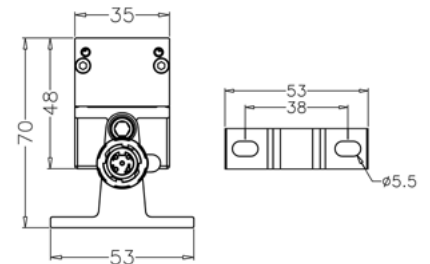

PRODUCT CONFIGURATOR

	PREFIX	MODEL	LENGTH	COLOUR	PROTOCOL	ANGLE	VOLTAGE	PIXEL	HOUSING	MOUNT
EXAMPLE	BXG	40	500	RGBW	S	15	AC	1	A	3S
			500 - 500mm 1000 - 1000mm 1500 - 1500mm	RGBW RGBA RGB DW	S - SPI D - DMX P - PWM X - X-Stream	5 - 5° 10 - 10° 25 - 25° 40 - 40° 1.3 - 10° x 35° 1.6 - 10° x 60° 2.4 - 20° x 40° 3.6 - 30° x 60°	AC - 100-240VAC	1 2 3 4 5 6	A - Aluminium B - Black W - White C - Custom RAL	3S-30° Swivel 9S-90° Swivel F - Foot Mount