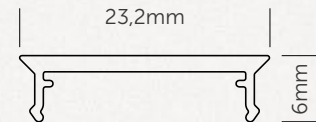

innovatieve technologie *technologie innovante*

De PROcover Optics vormen een innovatieve en gerichte technologie waarmee u asymmetrische of speciale lichtverdelingspatronen kunt realiseren voor uw lineaire verlichtingstoepassing.

Les PROcover Optics sont une technologie innovante et ciblée d'obtenir des répartitions lumineuses asymétriques ou spécifiques pour votre application d'éclairage linéaire.

Geschikt voor:
Convient pour:

- M-line low
- M-line standard + sliding base
- M-line standard 24 + sliding base
- M-line rec 12 st
- M-line corner
- M-line drywall linear
- M-line h (lower side)
- M-line h (higher side + sliding base)