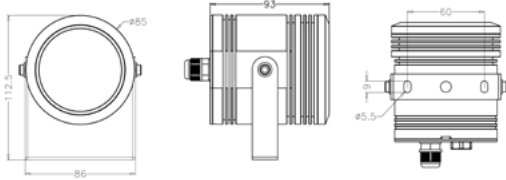

CODE	COLOR	LM	LM/W	EEK	€
LPLCBXS10DW		540 lm	54 lm/W		€395,00
LPLCBXS10D04		540 lm	54 lm/W		€395,00

PRODUCT CONFIGURATOR

	PREFIX	MODEL	COLOUR	PROTOCOL	ANGLE	VOLTAGE	SNOOT	HOUSING	MOUNT
EXAMPLE	BXS	10	RGBW	S	10	24	F	B	RGBW
			RGBW RGBA RGBWA DW W	S - SPI D - DMX P - PWM DA - Dali X - X-Stream	10 - 10° 25 - 25° 40 - 40° 1.3 - 10° x 35° 1.6 - 10° x 60° 2.4 - 20° x 40° 3.6 - 30° x 60°	24 - 24VDC	F - Full Snoot HC - Honeycomb H - Half Snoot N - None	B - Black G - Grey R - Red C - Custom RAL	B - Bracket LS - Spike

PROLED
SPOT LIGHT BXS30

100 - 240 VAC	30 W	UCS7604	RGBW	
IP66	IK07	L70/B10	50.000 H	-20°-60°