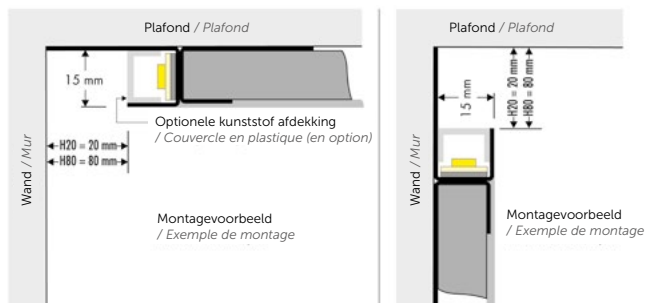

CODE	VARIANT	OPTICS	LENGTH	€
L6BC0FC	Flat	Clear	2 m	€11,00
L6BC0FF	Flat	Frost	2 m	€11,00
L6BC0FM	Flat	Milky (Opal)	2 m	€11,00

EUROPOLE