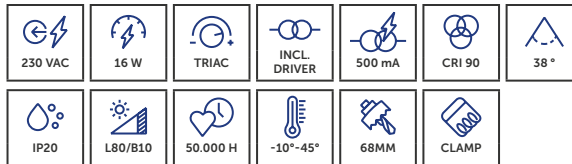

UNI-BRIGHT
TILT RECESSED