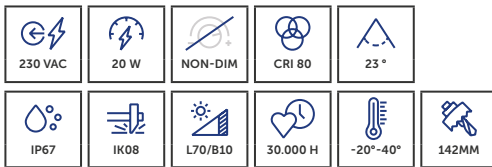

EUROPOLE
INGROUND COLOSS 4 SWITCH