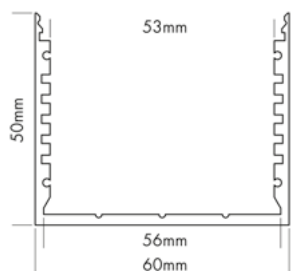

- → Meer volume voor een hogere lichtopbrengst
- → Geoptimaliseerde warmteafvoer
- → Klassieke lineaire vormgeving
- → *Plus de volume pour une puissance lumineuse supérieure*
- → *Dissipation thermique optimisée*
- → *Forme linéaire classique*

PROLED

ALUMINIUM PROFILE L-LINE LOW

Het L-LINE LOW-profiel is de platste variant van de serie en is ideaal voor discrete, ruimtebesparende verlichtingsoplossingen met een minimale opbouwhoogte.

Le profilé L-LINE LOW, variante la plus plate de la série, est parfaitement adapté aux solutions d'éclairage discrètes et peu encombrantes, avec une hauteur d'installation minimale.

PROFIEL / PROFIL

CODE	COLOR	LENGTH	€
L69F00L	S	2 m	€42,00
L69F00LX	S	3 m	€63,00
L69F00LB	B	2 m	€50,50
L69F00LBX	B	3 m	€76,00
L69F00LW	W	2 m	€50,50
L69F00LWX	W	3 m	€76,00

EINDKAP / EMBOUT

CODE	TYPE	COLOR	€
L69FS3EL	Flat	S	€5,00
L69FS3ELB	Flat	B	€6,00
L69FS3ELW	Flat	W	€6,00

SLIDING BASE

CODE	COLOR	LENGTH	€
L69FSBB	S	2 m	€20,50

PROLED

ALUMINIUM PROFILE L-LINE STANDARD

Het L-LINE STANDARD-profiel biedt meer inbouwruimte voor krachtige ledstrips en zorgt voor optimale koeling en een heldere, lineaire uitstraling.

Le profilé L-LINE STANDARD est un produit phare de notre entreprise. Il offre une solution optimale pour l'installation de bandes LED puissantes. En outre, il garantit un refroidissement efficace tout en préservant une esthétique claire et linéaire, répondant ainsi aux exigences les plus élevées de nos clients.

PROFIEL / PROFIL

CODE	COLOR	LENGTH	€
L69F00S	S	2 m	€78,00
L69F00SX	S	3 m	€117,00
L69F00SB	B	2 m	€94,00
L69F00SBX	B	3 m	€140,50
L69F00SW	W	2 m	€94,00
L69F00SWX	W	3 m	€140,50

EINDKAP / EMBOUT

CODE	TYPE	COLOR	€
L69FS3ES	Flat	S	€5,00
L69FS3ESB	Flat	B	€6,00
L69FS3ESW	Flat	W	€6,00

SLIDING BASE

CODE	COLOR	LENGTH	€
L69FSBB	S	2 m	€20,50