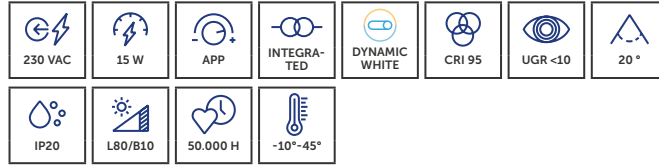

UNI-BRIGHT SMART RECESSED SPOTS DUAL SENSOR 15W

Bediening via de PROLED Smart app

Commande via l'application PROLED Smart