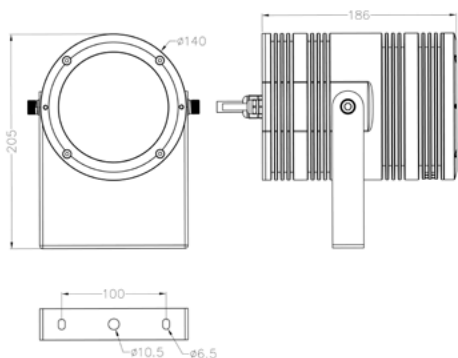

PROLED
SPOT LIGHT BXS50

100 - 240 VAC	50 W	UCS7604	RGBW	
IP66	IK07	L70/B10	50.000 H	-20°-60°